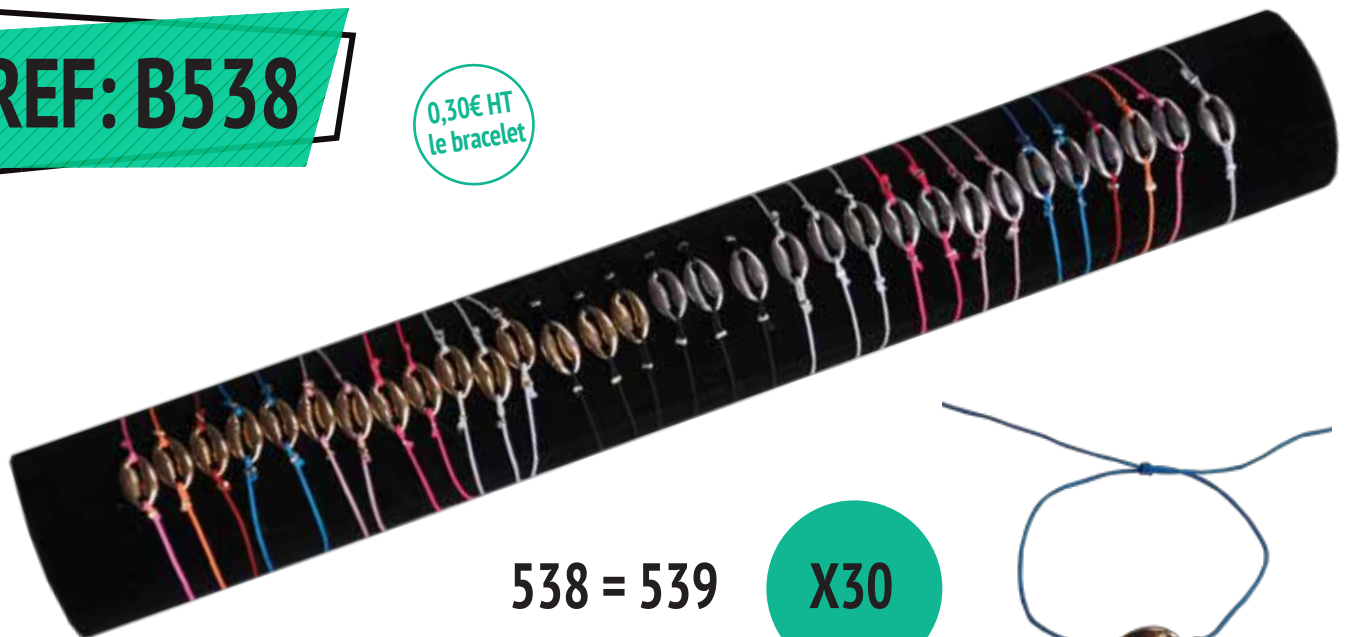

538 = 539

X30

REF: B539

0,40€ HT
le bracelet

X40

REF: B509

1,50€ HT
la parure

X14