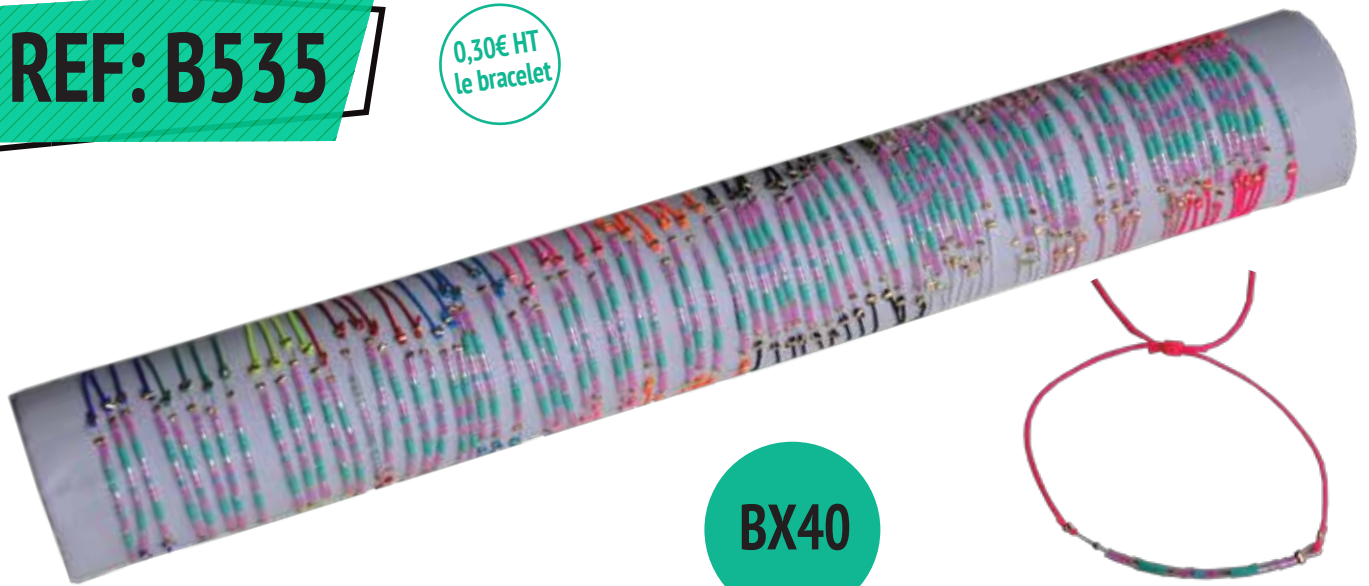

REF: B535

0,30€ HT
le bracelet

BX40